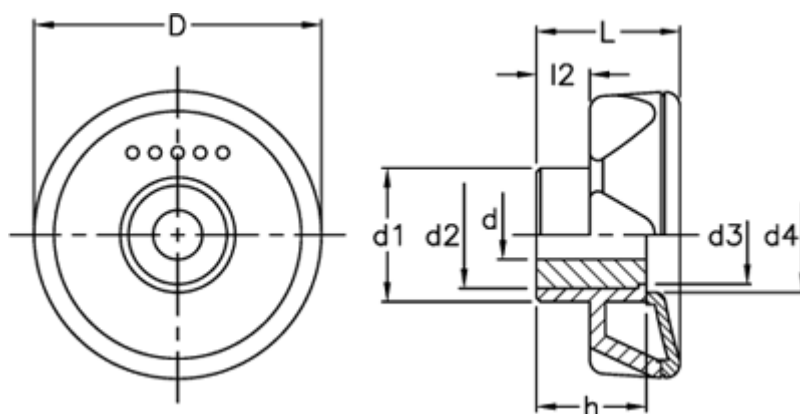

Data Sheet

Article number: 23052206161
Description: E+G Lobe knob
ELK.70-FP A12-C1, black cap

Measures

D	= 70	l2 = 13
d1	= 32.5	
d2	= 26	
d3	= 24.0	
d4	= 28	
d H7	= 12	
h	= 27	
L	= 35	